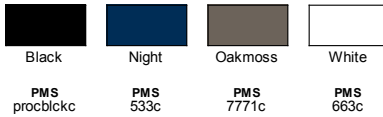

Fabric

- 50% recycled polyester/50% polyester mechanical stretch ripstop
- 2.9 oz./yd2/100 gsm with moisture wicking performance

Sizes

- XS - 3XL

Product Specifications

	XS	S	M	L	XL	2XL	3XL
BODY WIDTH	18.25	19.25	20.25	21.75	23.25	24.75	26.25
FULL BODY LENGTH	24	25	26	27	28	28.5	29
NECK CIRCUMFERENCE	15	15.5	16	16.75	17.5	18.25	19
SLEEVE LENGTH	31	31.5	32.5	33.5	34.5	35.13	35.75

Size Chart

	XS	S	M	L	XL	2XL	3XL
CHEST	31-32	33-35	36-38	39-42	43-45	46-49	50-53

4 Available Colors

BACK VIEW

SIDE VIEW