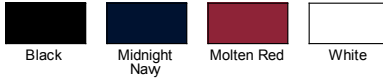

4 Available Colors

Black

Midnight Navy

Molten Red

White