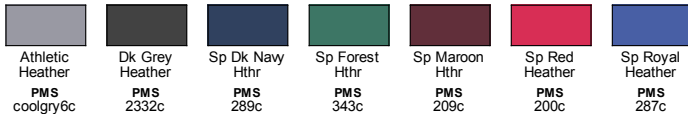

Fabric

- Body: 4.72 oz/yd² / 160 gsm, 100% polyester mélange interlock with moisture wicking performance
- Contrast: 4.72 oz/yd² / 160 gsm, 100% polyester solid interlock with moisture wicking performance

Sizes

- XS - 3XL

Product Specifications

	XS	S	M	L	XL	2XL	3XL
BODY WIDTH	18	19	20	21	22	24	26
FULL BODY LENGTH	23.5	24.5	25.5	26.5	27.5	28.5	30
SLEEVE LENGTH	30.5	31.5	32.5	33.5	34.5	35.5	36.5

Size Chart

	XS	S	M	L	XL	2XL	3XL
CHEST	31-32	33-35	36-38	39-42	43-45	46-49	50-53

7 Available Colors

BACK VIEW

SIDE VIEW