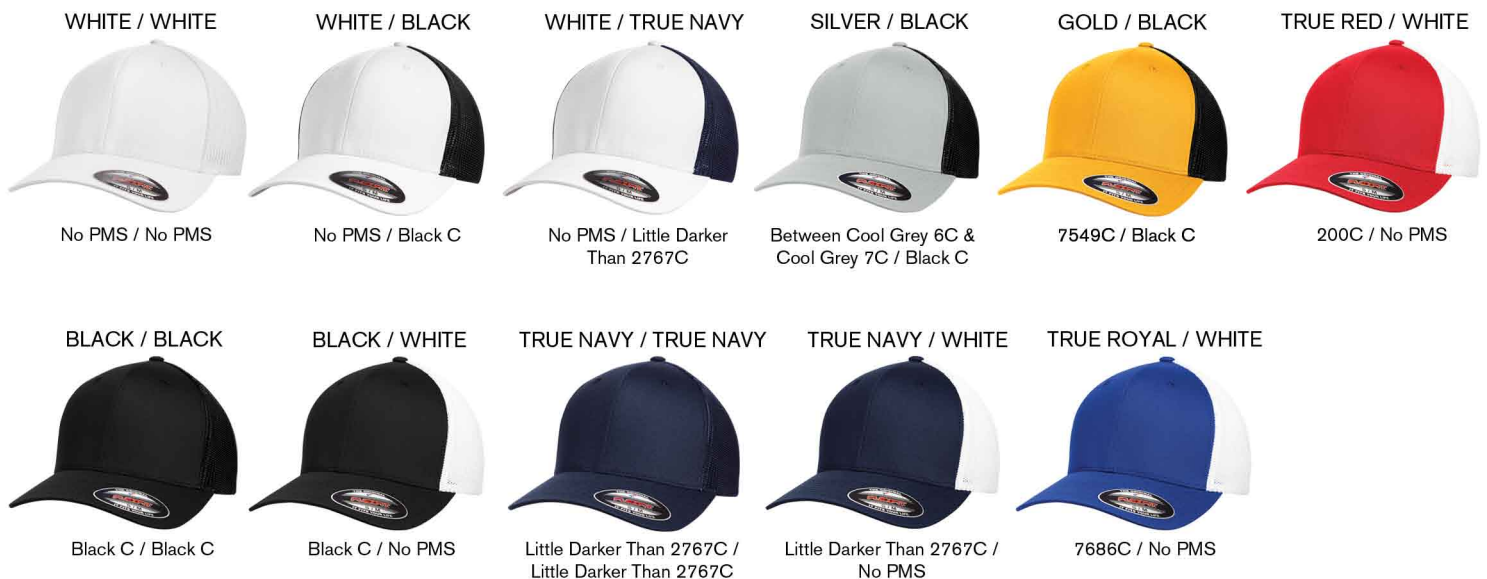

ATC6511

Product Features:

- **Front Panels:** 55/43/2 polyester/cotton/spandex
- **Mid and back panels:** 95/5 polyester/PU spandex mesh
- 6-panel
- Silver undervisor to reflect light

Adult Sizes: S/M (6 3/4 - 7 1/4), L/XL (7 1/8 - 7 5/8)

Icons/Fabric Features:

Available Colours and PMS Colours

Textile fabric colours are subject to dye lot variation and will not be exact match to print pantone reference

ATC6511 - ATC™ by FLEXFIT® Trucker Mesh

HAT MEASUREMENTS

Size	S/M	L/XL
Hat Size Range	6 3/4 - 7 1/4	7 1/8 - 7 5/8
Total Exterior Circumference	58 cm	61 cm
Crown Height	17 cm	17 cm
Bill Length	7 cm	7 cm
Front 2 Panel Width	19 cm	19 cm

ATC THE AUTHENTIC T-SHIRT COMPANY®